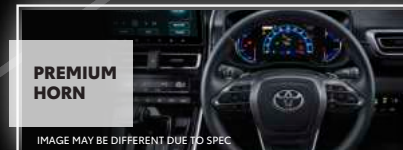

ALL NEW
AVANZA

**TOYOTA
CUSTOMIZATION
OPTION**

Hubungi dealer/salesperson untuk item dan pilihan paket.