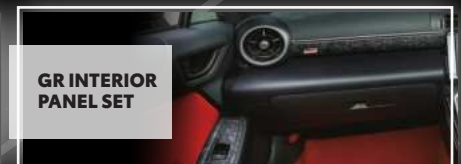

TOYOTA CUSTOMIZATION OPTION

Hubungi dealer/salesperson untuk item dan pilihan paket.