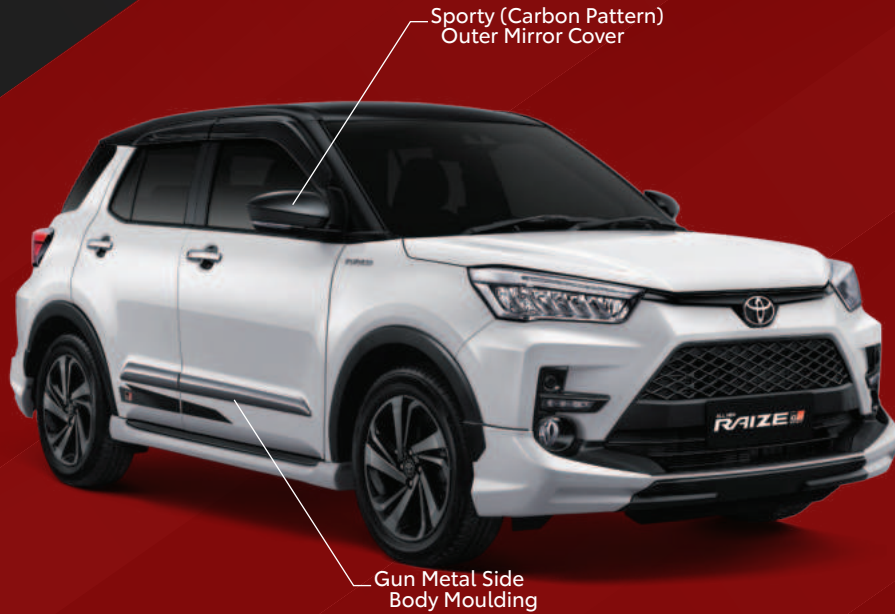

TOYOTA CUSTOMIZATION OPTION

NON GR GRADE & NON TWO-TONE COLOUR ONLY

NON GR GRADE ONLY & NON TWO TONE COLOUR ONLY

Hubungi dealer/salesperson untuk item dan pilihan paket.