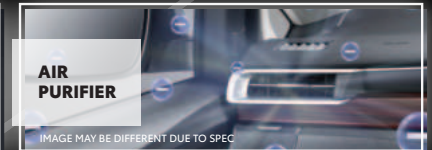

ALL NEW
AVANZA

**TOYOTA
CUSTOMIZATION
OPTION**

Hubungi dealer/salesperson untuk item dan pilihan paket.