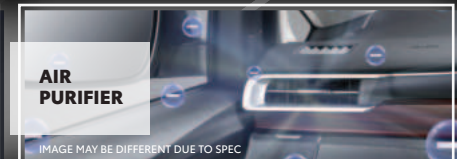

TOYOTA CUSTOMIZATION OPTION

Hubungi dealer/salesperson untuk item dan pilihan paket.